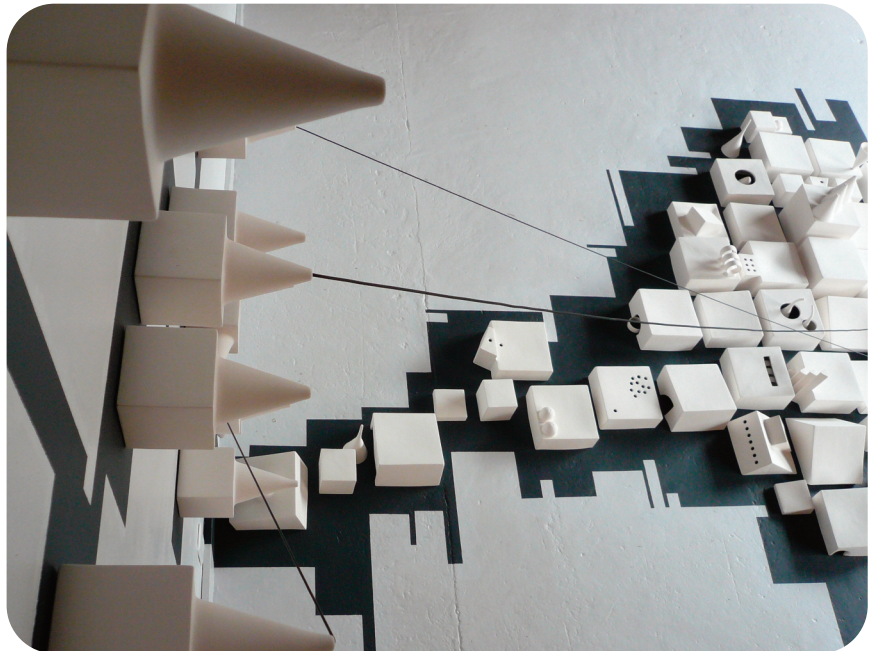

## Sylwia Tur : Mapping

Thurs, March 4 – Sat, March 27, 2010  
Reception: Thursday, March 4, 6–8pm

**SEATTLE, February 15, 2010** -- Monarch Contemporary is pleased to announce an exhibition of mixed media sculpture installations by Seattle artist **Sylwia Tur**.

Sylwia Tur is interested in relationships between familiar shapes and objects presented in a slightly unfamiliar way. By using geometric shapes that are often devoid of inherent identity, the artist develops the object's identity by the way in which she brings them together. Her body of work reflects her interest in linguistic research, where the underlying or hidden structure of language is what can give us clues as to what we see on the surface.